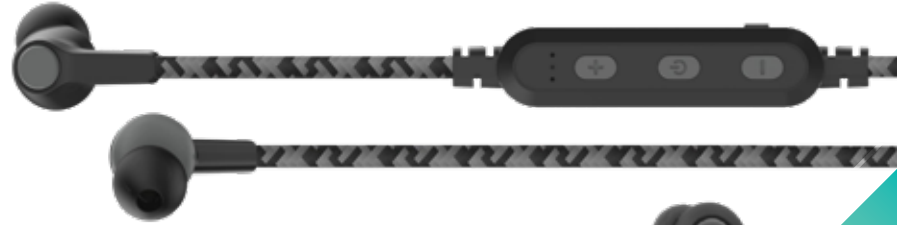

MELODIC

STEREO MUSIC BLUETOOTH EARPHONE

IT-BTH3587

High Sound
Quality

Built-in
Mic

Multi Functional
Controller

Bluetooth
V5.0

SPECIFICATION

- Bluetooth V5 connection
- Bold, dynamic and detailed sound with passive noise cancellation
- Built-in Mic for hands-free calling
- Built-in rechargeable battery
- 4.5 Hours play time
- Lightweight, comfortable and well built
- Approx charging time: 1H hours