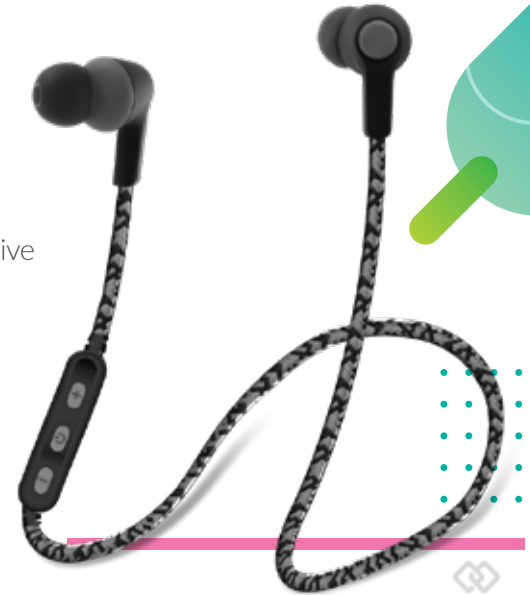

- Bluetooth Headset
- Stylish design with beautiful streamline appearance
- Connect with 2 phones simultaneously
- Music streaming supported
- Automatic connect with last paired device
- Discreet and Lightweight
- Charging time: 1 hour

MELODIC

STEREO MUSIC BLUETOOTH EARPHONE

IT-BTH3587

High Sound
Quality

Built-in
Mic

Multi Functional
Controller

Bluetooth
V5.0

SPECIFICATION

- Bluetooth V5 connection
- Bold, dynamic and detailed sound with passive noise cancellation
- Built-in Mic for hands-free calling
- Built-in rechargeable battery
- 4.5 Hours play time
- Lightweight, comfortable and well built
- Approx charging time: 1H hours