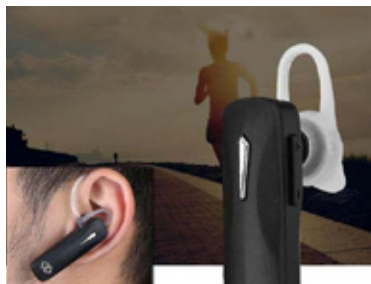

- Bluetooth Headset
- Stylish design with beautiful streamline appearance
- Connect with 2 phones simultaneously
- Music streaming supported
- Automatic connect with last paired device
- Discreet and Lightweight
- Charging time: 1 hour