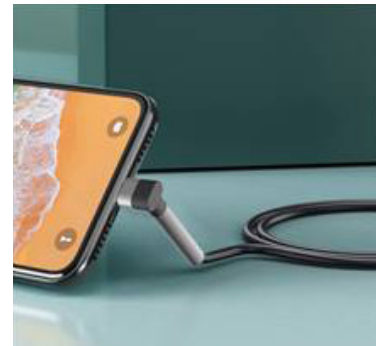

BRAIDED GAMING CABLE

Type C to Type C

IT-CSC3356

Braided
Cable

Fast
Charging

Type-C
Cable

1.2
m
Cable
Length

FEATURES

- 1.2 Meter Cable Length.
- Durable Aluminium Alloy Housing.
- Reversible Type-C to Type-C Cable.
- Supports Fast Charging (3 Ampere).
- Strong & Soft Nylon Braided Cable.
- 90° Charging Port Functions as a Stand.