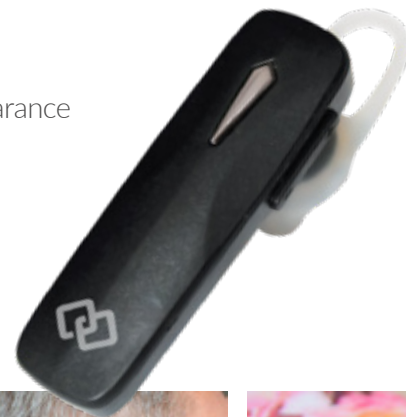

MONO BLUETOOTH HEADSET

BLUETOOTH HEADSET

IT-BTH3018-BK

**Mono
Audio**

**Wireless
Connectivity**

**Light
Weight**

**Music
Streaming**

FEATURES

- Bluetooth Headset
- Stylish design with beautiful streamline appearance
- Connect with 2 phones simultaneously
- Music streaming supported
- Automatic connect with last paired device
- Discreet and Lightweight
- Charging time: 1 hour