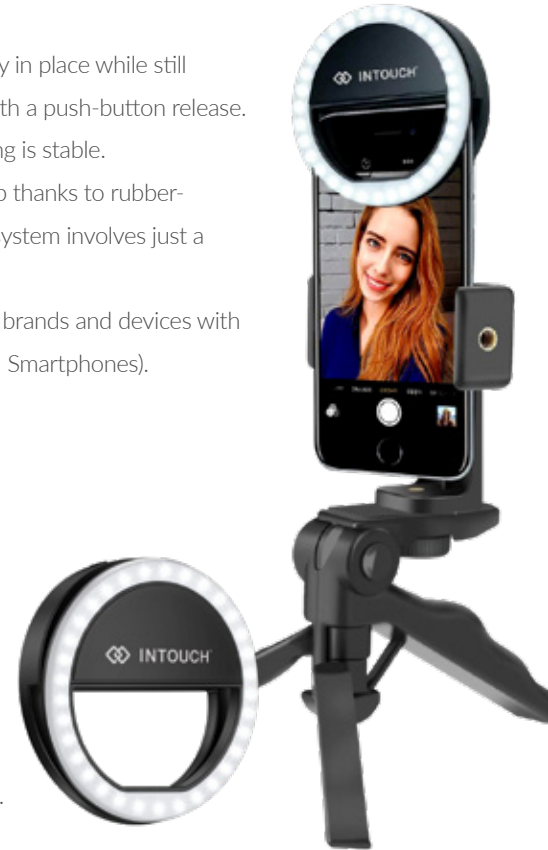

*** PREMIUM COLLECTION | POWER ***

20000mAh POWER BANK

super fast charging | power delivery

MEDIA BUNDLE

Ring Light + Tripod Grip Stabilizer

IT-SMB3635

COMBO PACK

Versatile

Phone, Camera, GoPro

Universal

Ergonomic Design

Socialite

Media Bundle

TRIPOD GRIP STABILIZER

- Three-sided cradle keeps your sensitive electronic devices firmly in place while still allowing full function. Remove your device easily and quickly with a push-button release.
- Adjustable design for multiple angle shooting, the angle shooting is stable.
- Compact, Foldable, Durable and Lightweight: Strong, sturdy grip thanks to rubber-reinforced, metal insertion blade. Super-tight but simple blade system involves just a thumbscrew and tightening wheel.
- High Compatibility: Adjustable phone stand compatible with all brands and devices with any case (such as for Apple iPhone, Samsung, and other Android Smartphones).

LED RING LIGHT

- With the LED Selfie Ring Light you will never have to worry about dark environments again.
- 36 LED bulbs provide supplemental or side lighting for photography in low light conditions.
- Rechargeable with USB Cord: This ring light includes a built-in rechargeable battery which charges via a micro-usb cable so you do not need extra batteries.
- Adjustable Brightness: Three-level light settings for various uses -- make-up, selfie photos, dark scenery vlogging etc.
- Compact & Lightweight: Pocket sized, extremely compact. Take it with you anywhere you go.