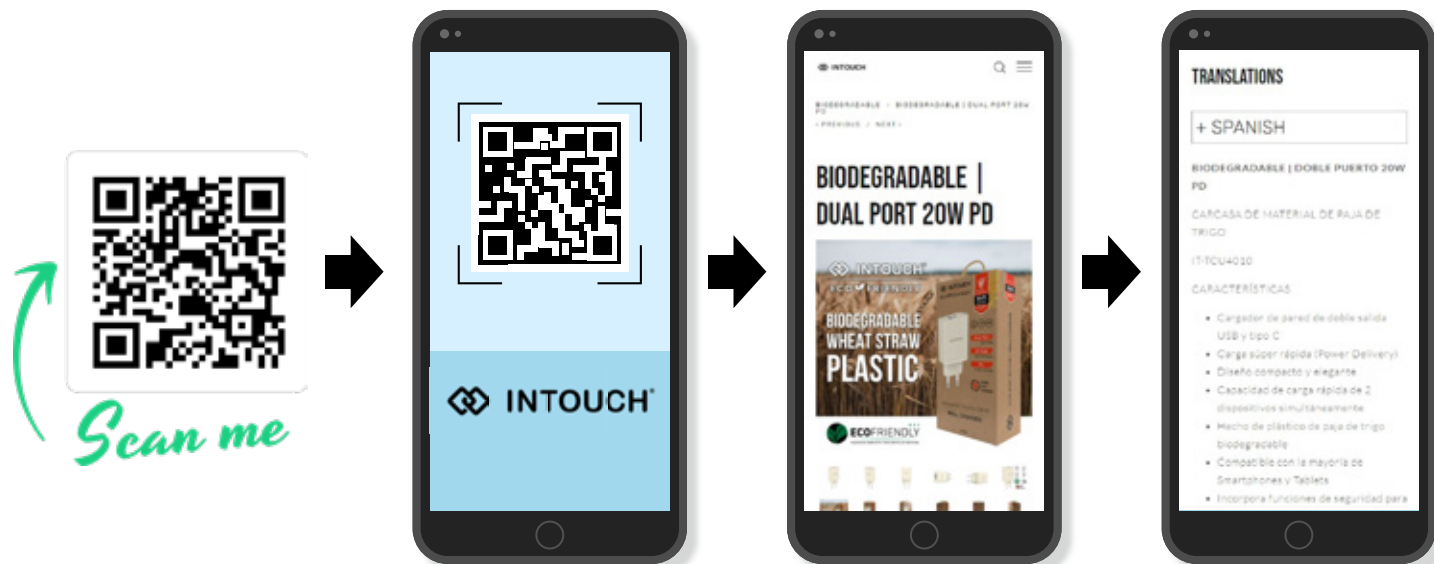

HOW TO USE OUR QR CODES

STEP 1

Find QR code on the back of our packaging

STEP 2

Scan QR code

STEP 3

Open in browser

STEP 4

Access information