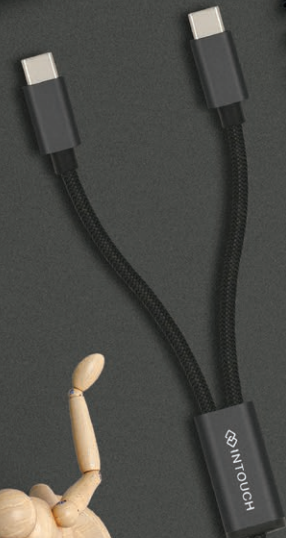

INTOUCH
ECO FRIENDLY

NEW PREMIUM COLLECTION

20000mAh POWER BANK

Super Fast Charging | Power Delivery

- Type-C Dual Port
- 3 Amp Super Fast Charging
- PD Charging Technology
- 20000mAh
- SUPER FAST CHARGING

*** PREMIUM COLLECTION | POWER ***

INTOUCH
ECO FRIENDLY

NEW PREMIUM COLLECTION

2-in-1 Braided Cable

- 2x Connectors
- 5V/3A Dedicated Charging
- 2.0m Cable Length
- SUPER FAST CHARGING

Type-C to Dual Type-C

BRAIDED CABLE

*** PREMIUM COLLECTION | CONNECT ***

INTOUCH
ECO FRIENDLY

NEW PREMIUM COLLECTION

40W PD | Dual Type-C CAR CHARGER

40Watt Super Fast Charging

PD Charging Technology

SUPER FAST CHARGING

*** PREMIUM COLLECTION | POWER ***