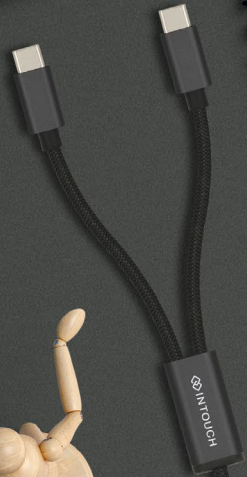

20000mAh

SUPER FAST CHARGING

Super Fast Charging | Power Delivery
20000mAh POWER BANK

*** PREMIUM COLLECTION | POWER ***

INTOUCH
ECO FRIENDLY

NEW PREMIUM COLLECTION

2-in-1
2x Connectors

5W/3A
Dedicated Charging

2.0m
Cable Length

SUPER FAST CHARGING

Type-C to Dual Type-C
BRAIDED CABLE

*** PREMIUM COLLECTION | CONNECT ***

INTOUCH
ECO FRIENDLY

NEW PREMIUM COLLECTION

Type-C
Dual Port

40 Watt
Super Fast Charging

PD
Charging Technology

SUPER FAST CHARGING

40W PD | Dual Type C
CAR CHARGER

*** PREMIUM COLLECTION | POWER ***

POS STANDS

INTOUCH[®]

KEEP INTOUCH

<http://intouchaccessories.com>